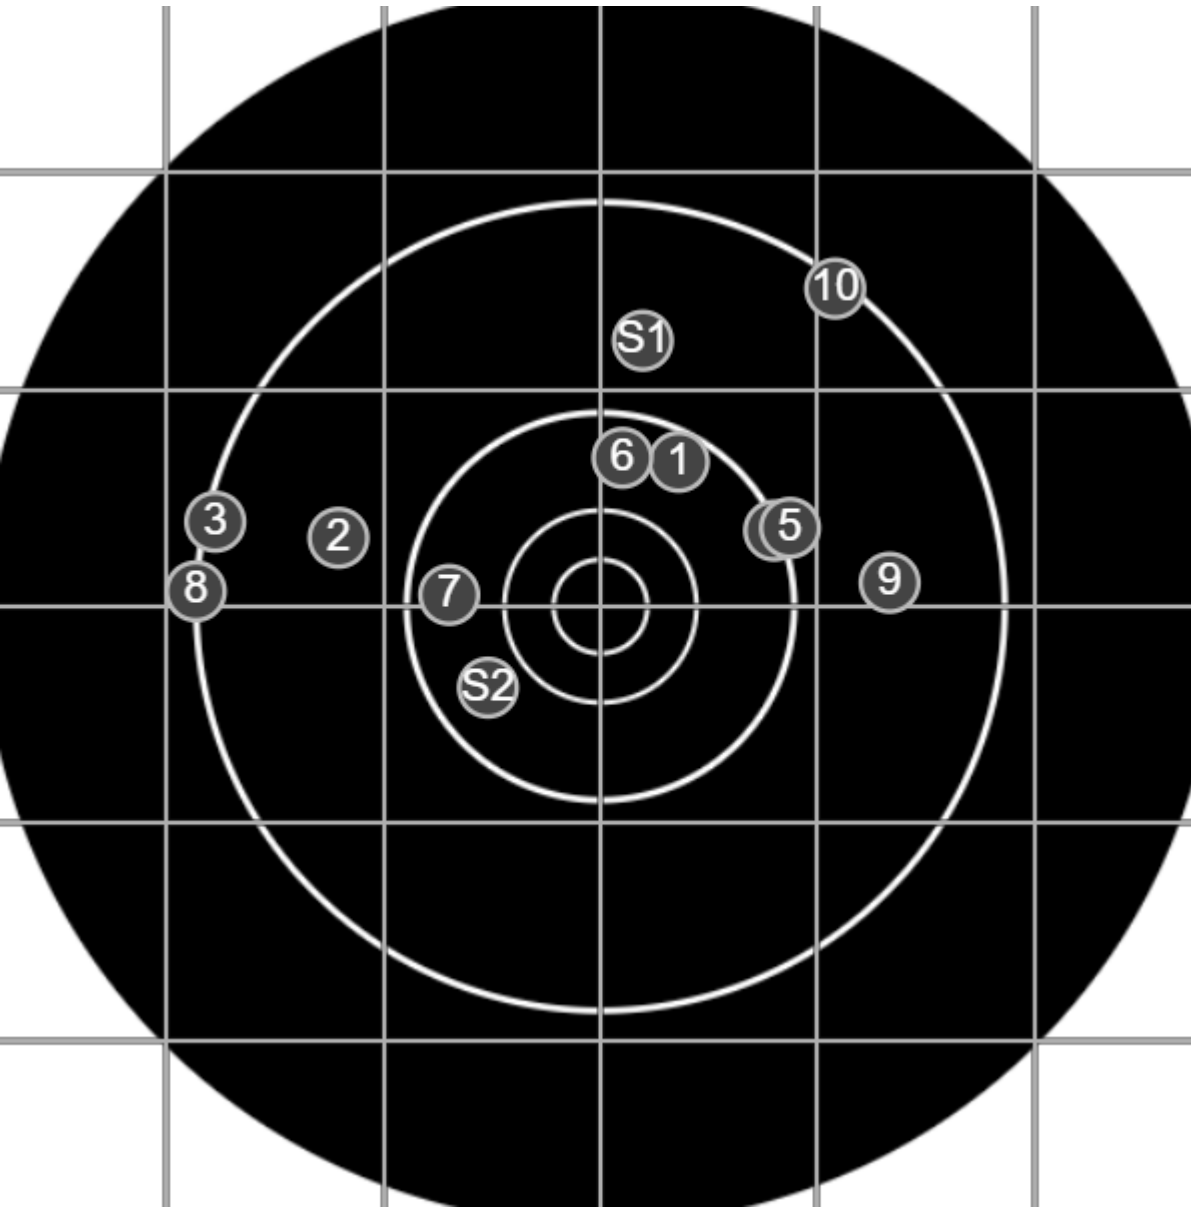

#	fps	score
10	2042	4
9	2065	4
8	2046	4
7	2067	5
6	2052	5
5	2085	4
4	2072	5
3	2085	4
2	2083	4
1	2033	5
S2	2040	(5)
S1	2052	(4)